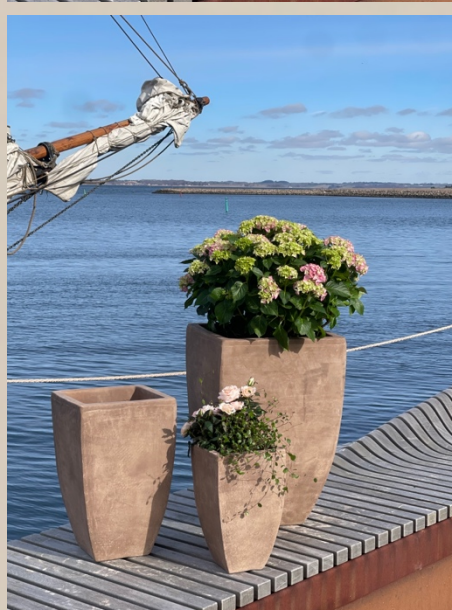

15 pcs. in total

Model 2: Sofia – 5 set

2 pcs. of Nature ø28x22 cm
2 pcs. of Nature ø37x31 cm
2 pcs. of Nature ø48x40 cm

3 pcs. of Brown ø28x22 cm
3 pcs. of Brown ø37x31 cm
3 pcs. of Brown ø48x40 cm

15 pcs in total