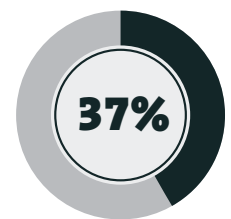

### Sales in 2024

Indoor

Outdoor  
(glazed/unglazed)

Lightweight

Leading pottery  
supplier

17,650 pallets p.a.